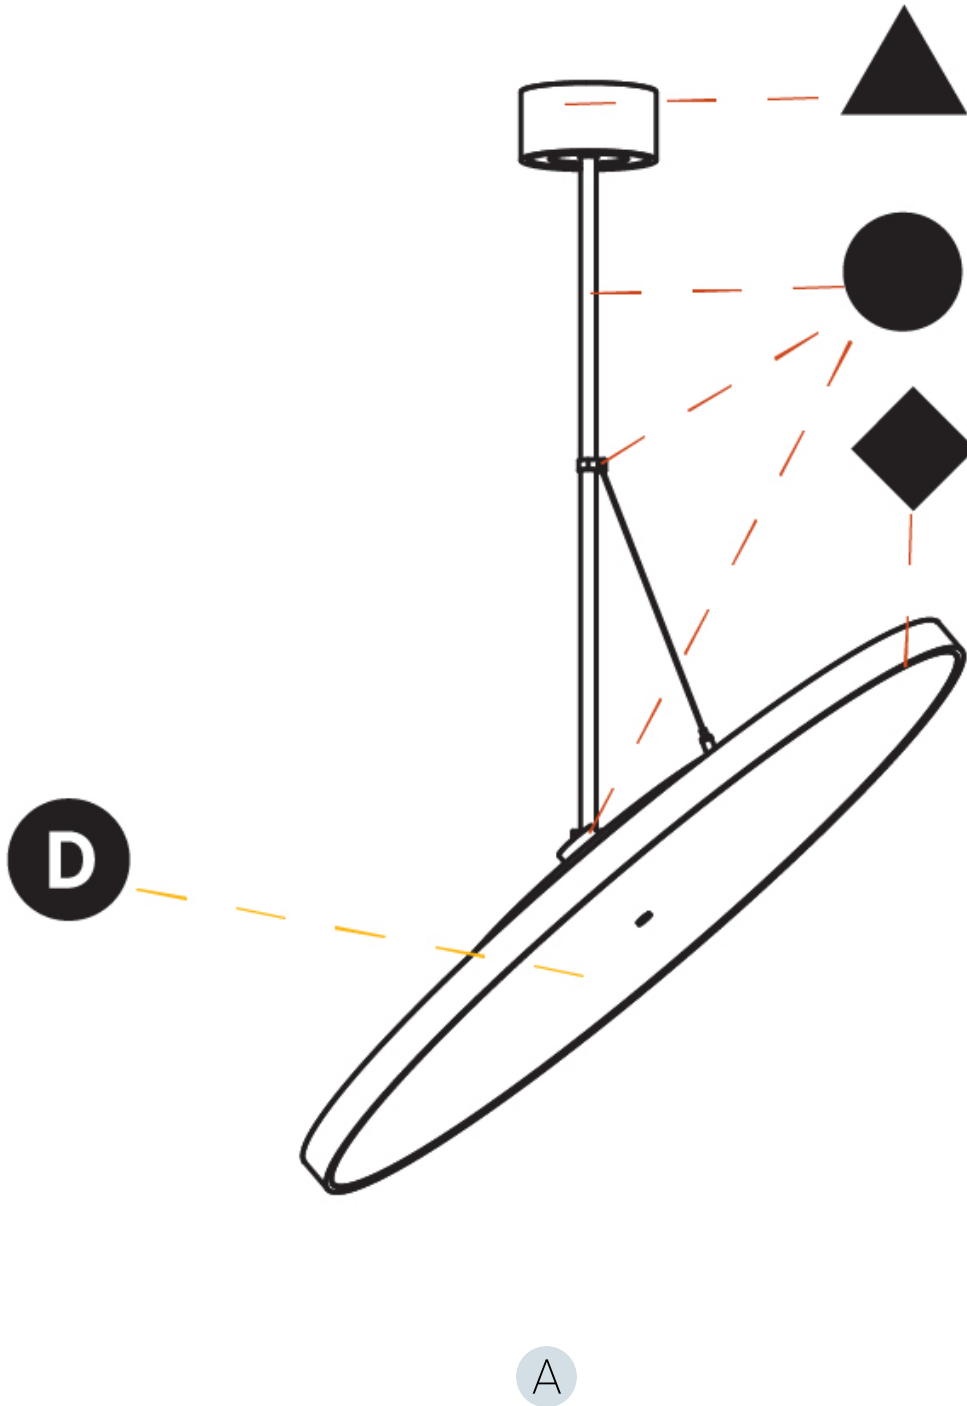

SIGN DIVA FLEX SUSPENSION

A30857-

PROJECT	_____
TYPE	_____
SPECIFIER	_____
QUANTITY	_____
DATE	_____