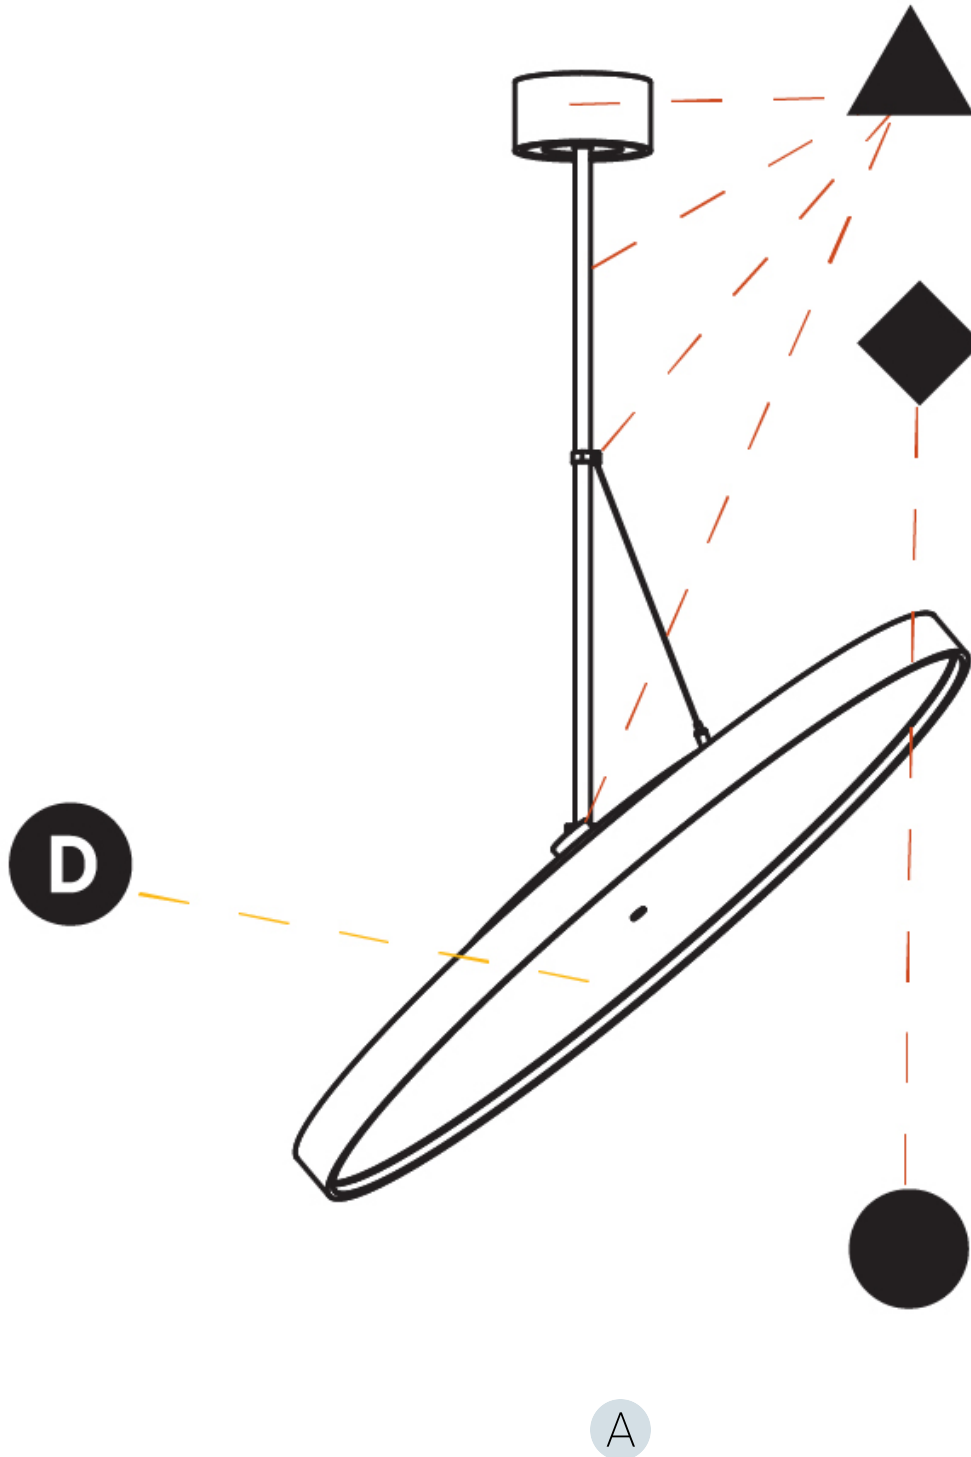

Adjustability: Rotational 170°; Tilt 90°
--

RATINGS AND CERTIFICATIONS

Certified By: Certified for North American Standards
IP rating: IP20

SIGN DIVA FLEX KORONA SUSPENSION

A30867-

PROJECT	_____
TYPE	_____
SPECIFIER	_____
QUANTITY	_____
DATE	_____