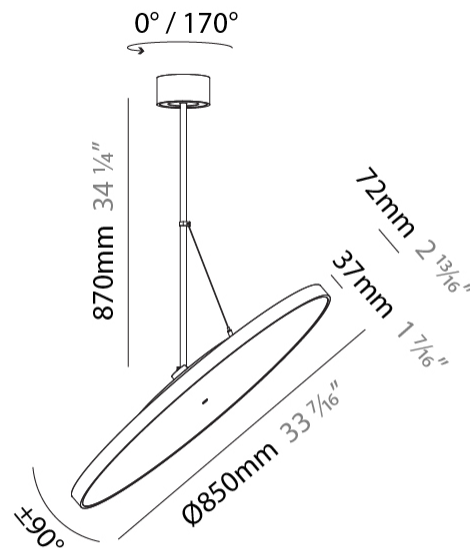

GENERAL

Series: Sign Diva Flex
Subseries: Sign Diva Flex
Brand: Prolicht
Division: Architectural
Mounting Type: Suspension
Mounting Location: Ceiling
Subcategory: Pendant

PHYSICAL

Diameter (mm): 850
Diameter (in): 33 ⁷/₁₆
Height (mm): 870
Height (in): 34 ¹/₄
Light Distribution: Adjustable / Direct
Weight (kg): 9
Weight (lbs): 19.8
Diffuser: PMMA - Opal / Micro-Prism / Sparkling Secret / Vintage Industrial
Fixture Finish: SSR / BKV / CWI / CRY / HAB / UFT / ITA / RUA / FTG / MYG / LOD / PUS / FRO / FUP / KIA / POP / BLS / SPG / MEY / GOH / GUM / CHC / COM / ABZ / JAG / OBR / MOS / ROR
Fixture Material: Extruded Aluminum / Steel

ELECTRICAL

Lamp Type: LED (Zhaga Standard)
Input Wattage (W): 96.8
Total Output Wattage (W): 76.8
Dimming: Tri-Mode (Non-Dimming and Phase Dimming (120Vac only) and 0-10V Dimming)
Driver Included: Yes
Driver Location: Integrated
Driver Type: Constant Current - Universal
Driver Class: Class 2
Input Voltage (V): 120 - 277
Constant Current (MA): 600

LED

Color Temperature (°K): 2700 / 3000 / 3500 / 4000
Max. Delivered Lumen (lm): 9094 / 9806 / 11385 / 11617
Nominal Lumen (lm): 10753 / 11596 / 13461 / 13736
CRI: >90 CRI
Lamp Life (hrs): 50000

OPTICAL

RATINGS AND CERTIFICATIONS

Certified By: Certified for North American Standards
IP rating: IP20