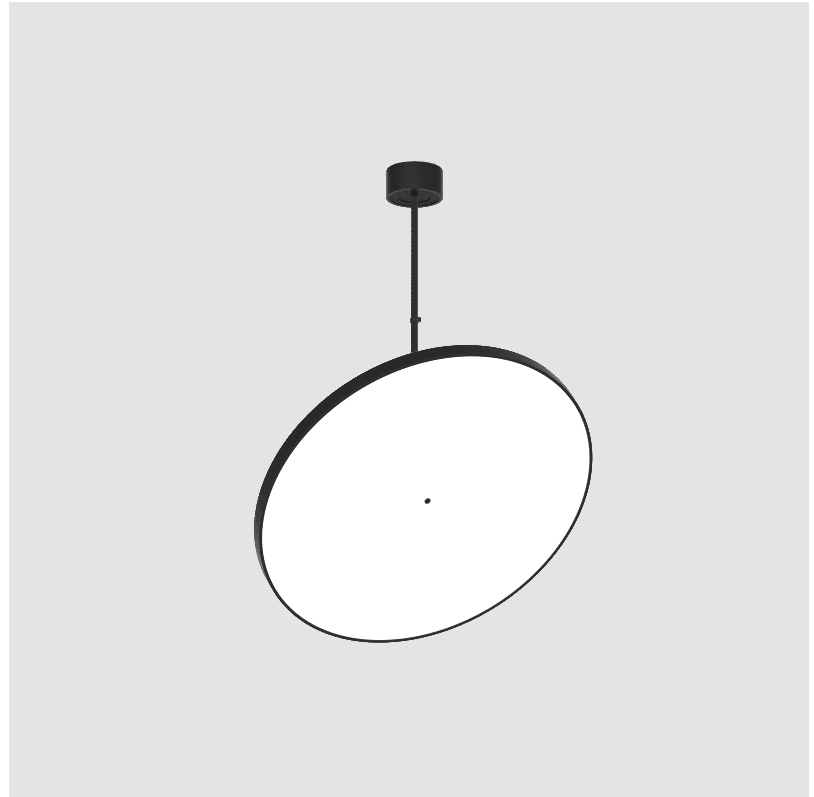

GENERAL

Series: Sign Diva Flex
Subseries: Sign Diva Flex
Brand: Prolicht
Division: Architectural
Mounting Type: Suspension
Mounting Location: Ceiling
Subcategory: Pendant

PHYSICAL

Diameter (mm): 850
Diameter (in): 33 ⁷/₁₆
Height (mm): 870
Height (in): 34 ¹/₄
Light Distribution: Adjustable / Direct
Weight (kg): 9
Weight (lbs): 19.8
Diffuser: PMMA - Opal / Micro-Prism / Sparkling Secret / Vintage Industrial
Fixture Finish: SSR / BKV / CWI / CRY / HAB / UFT / ITA / RUA / FTG / MYG / LOD / PUS / FRO / FUP / KIA / POP / BLS / SPG / MEY / GOH / GUM / CHC / COM / ABZ / JAG / OBR / MOS / ROR
Fixture Material: Extruded Aluminum / Steel

ELECTRICAL

Lamp Type: LED (Zhaga Standard)
Input Wattage (W): 96.8
Total Output Wattage (W): 76.8
Dimming: Tri-Mode (Non-Dimming and Phase Dimming (120Vac only) and 0-10V Dimming)
Driver Included: Yes
Driver Location: Integrated
Driver Type: Constant Current - Universal
Driver Class: Class 2
Input Voltage (V): 120 - 277
Constant Current (MA): 600

LED

Color Temperature (°K): 2700 / 3000 / 3500 / 4000
Max. Delivered Lumen (lm): 9094 / 9806 / 11385 / 11617
Nominal Lumen (lm): 10753 / 11596 / 13461 / 13736
CRI: >90 CRI
Lamp Life (hrs): 50000

OPTICAL

RATINGS AND CERTIFICATIONS

Certified By: Certified for North American Standards
IP rating: IP20