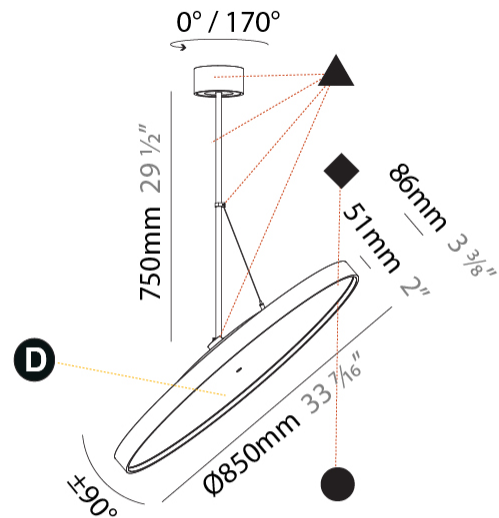

GENERAL

Series: Sign Diva Flex
Subseries: Sign Diva Flex Korona
Brand: Prolicht
Division: Architectural
Mounting Type: Suspension
Mounting Location: Ceiling
Subcategory: Pendant

PHYSICAL

Diameter (mm): 850
Diameter (in): 33 7/16
Height (mm): 870
Height (in): 34 1/4
Light Distribution: Adjustable / Direct
Weight (kg): 9
Weight (lbs): 19.8
Diffuser: PMMA - Opal / Micro-Prism / Sparkling Secret / Vintage Industrial
Fixture Finish: SSR / BKV / CWI / CRY / HAB / UFT / ITA / RUA / FTG / MYG / LOD / PUS / FRO / FUP / KIA / POP / BLS / SPG / MEY / GOH / GUM / CHC / COM / ABZ / JAG / OBR / MOS / ROR
Fixture Material: Extruded Aluminum / Steel

Adjustability: Rotational 170°; Tilt 90°
--

RATINGS AND CERTIFICATIONS

Certified By: Certified for North American Standards
IP rating: IP20

SIGN DIVA FLEX KORONA SUSPENSION

A30867-

PROJECT	_____
TYPE	_____
SPECIFIER	_____
QUANTITY	_____
DATE	_____